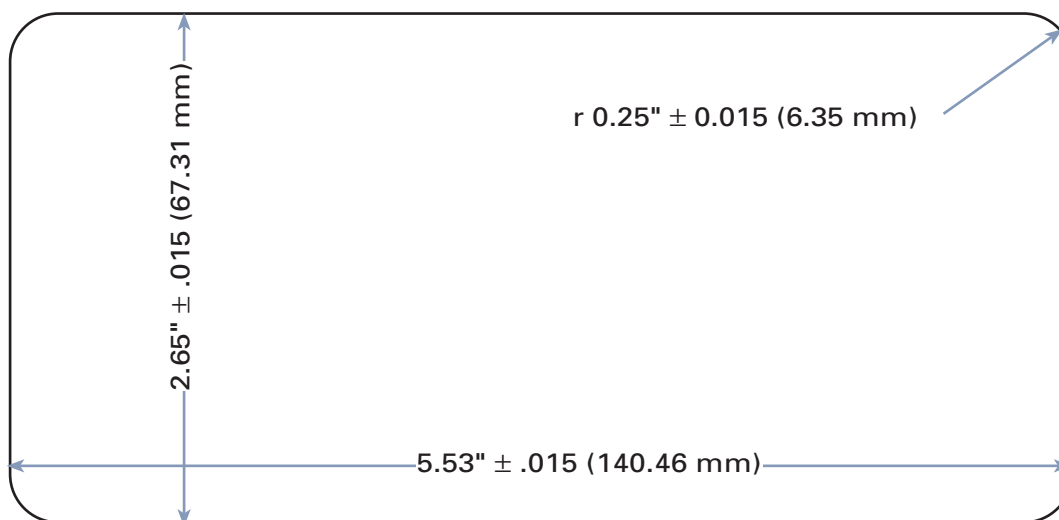

ISO 9001 Certified

Environmental Specifications

Operating Voltage
11-16 VDC

Over Voltage
Withstands three transient cycles of 80V positive transients at $25^{\circ}\text{C} \pm 2^{\circ}\text{C}$

Reverse Polarity Protection
Standard all instruments

Temperature
Operating: -20°F to $+185^{\circ}\text{F}$ (-30°C to 70°C)
Maximum Change: $\pm 2\%$ F.S. from 75°F (24°C) indication.

Shock
50G, 9-13 ms half sine, 25 shocks in each of three orthogonal axes with no damage.

Vibration
0.060" double amplitude 10-80-10 Hz. Two hours in each of three orthogonal axes: remains within initial accuracy.

Connections
Made via amp mini universal mate-n-lock

INFORMATION
CENTER

Recommended Panel Cutout

2 Year Warranty

BEEDE electrical instruments are warranted to be free from defects in materials and/or workmanship under normal use and service for two years. Beede's obligation under this warranty is limited to repair or replacement at our option at our factory.

IC-0503

BEEDE ELECTRICAL INSTRUMENT CO., INC. • P.O. BOX 8910 • PENACOOK, NH 03303-8910
TEL: 603-753-6362 • FAX 603-753-6201 • EMAIL: sales@beede.com • WEB SITE: <http://www.beede.com>